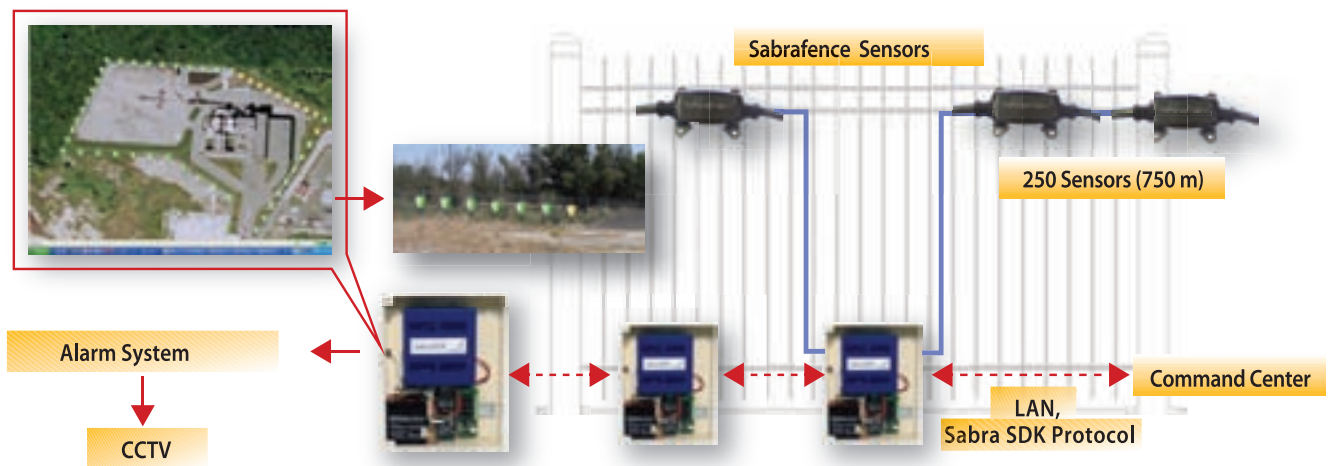

Innovated cutting edge technology, multiple sensing transducers for perimeter and security systems.

An add-on system to any fence, wall or perimeter obstacle.

Vibrations Event

Temperature Event

Magnetic Event

Active Self-test

Smart Patrol

**Auxiliary Inputs /
IR Beam Sensors**

System Architecture

SabraFence Technologies Ltd. 4 Ben-Gurion st. Ness-Ziona 74031, ISRAEL
E-Mail: Info@sabrafence.com www.sabrafence.com
Mob: 972-52-2808242 Tel: 972-8-9406037 Fax: 972-8-9406097